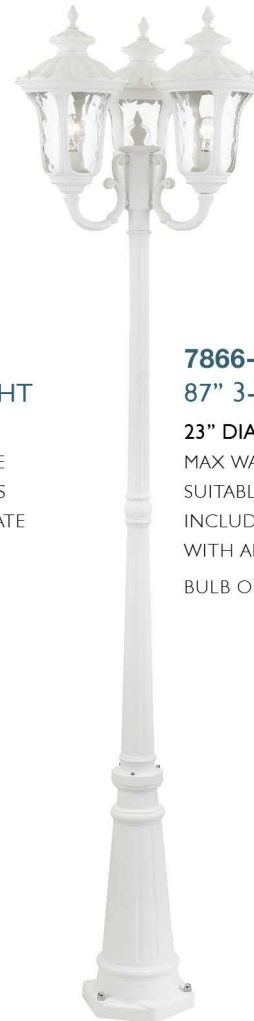

7859-13 LARGE 22\"/>

11" DIA 22" H
MAX WATT 3 - 60W CAND BASE
SUITABLE FOR WET LOCATIONS
BULB OPTIONS 

**7869-13
93" 4-LIGHT POST LIGHT**

24" DIA 93" H
MAX WATT 4 - 100W MED BASE
SUITABLE FOR WET LOCATIONS
INCLUDES MOUNTING TEMPLATE
WITH ANCHOR BOLTS
BULB OPTIONS 