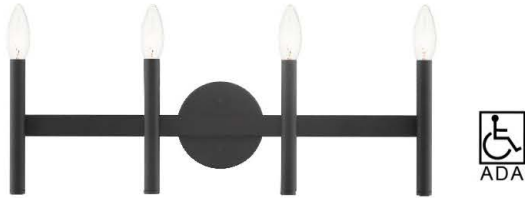

COPENHAGEN

SHOWN WITH B10 BULBS

10344-04 ADA 4-LIGHT VANITY SCNCE
BLACK FINISH

SHOWN WITH B10 BULBS

SHOWN WITH T6 BULBS