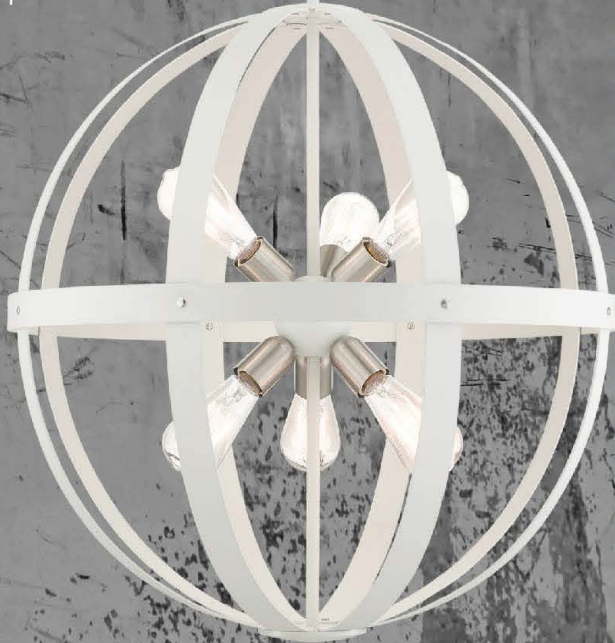

49646-13 6-LIGHT GLOBE PENDANT CHANDELIER

24" DIA 28" - 64" ADJ.H

WIRE 8" CANOPY 6" DIA 1" H

SHADE 24" DIA 25" H

MAX WATT (3+3) - 60W MED BASE

INCLUDES 6" 12" 18" STEM SECTIONS

ACCOMMODATES SLOPED CEILINGS

FOR ADDITIONAL 12" STEMS ORDER 56050-13