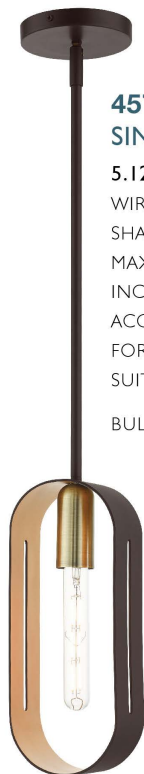

45761-07 SINGLE PENDANT

5.125" DIA 16" - 52" ADJ.H

WIRE 8' CANOPY 5.125" DIA 0.75" H

SHADE 5" L 3.125" W 13" H

MAX WATT 1 - 60W MED BASE

INCLUDES 6" 12" 18" STEM SECTIONS

ACCOMMODATES SLOPED CEILINGS

FOR ADDITIONAL 12" STEMS ORDER 56050-07

SUITABLE FOR DAMP LOCATIONS

BULB OPTIONS