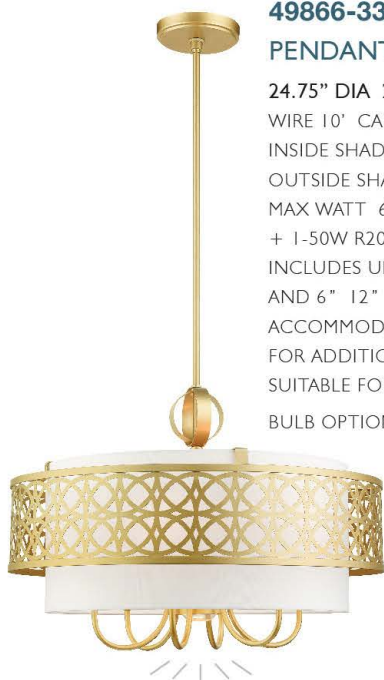

CALINDA IN SOFT GOLD

Soft Gold Finish with Hand Crafted Hardback Shade
Shade Completely Finished with Off-white Color
Fabric Outside & Inside

49867-33 LARGE 30" 9-LIGHT PENDANT CHANDELIER

30" DIA 26.5" - 74.5" ADJ.H
WIRE 10' CANOPY 6" DIA 1" H
INSIDE SHADE 26" DIA 9.5" H
OUTSIDE SHADE 30" DIA 5.875" H
MAX WATT 8 - 60W CAND BASE
+ 1-50W R20 MED BASE DOWNLIGHT
INCLUDES UPLIGHT / DOWNLIGHT 3-WAY SWITCH
AND 6" 12" 2 - 18" 15 MM STEM SECTIONS
ACCOMMODATES SLOPED CEILINGS
SUITABLE FOR DAMP LOCATIONS
BULB OPTIONS B10 DOWNLIGHT BULB R20

49866-33 7-LIGHT PENDANT CHANDELIER

24.75" DIA 25.5" - 55.5" ADJ.H
WIRE 10' CANOPY 6" DIA 1" H
INSIDE SHADE 20" DIA 9.5" H
OUTSIDE SHADE 24.75" DIA 5.875" H
MAX WATT 6 - 60W CAND BASE
+ 1-50W R20 MED BASE DOWNLIGHT
INCLUDES UPLIGHT / DOWNLIGHT 3-WAY SWITCH
AND 6" 12" 18" STEM SECTIONS
ACCOMMODATES SLOPED CEILINGS
FOR ADDITIONAL 12" STEMS ORDER 56050-33
SUITABLE FOR DAMP LOCATIONS
BULB OPTIONS B10 DOWNLIGHT BULB R20

49861-33 MINI PENDANT

7.25" DIA 13" - 49" ADJ.H
WIRE 8' CANOPY 6" DIA 1" H
INSIDE SHADE 5" DIA 9.875" H
OUTSIDE SHADE 7.25" DIA 4.875" H
MAX WATT 1 - 40W MED BASE
INCLUDES 6" 12" 18" STEM SECTIONS
ACCOMMODATES SLOPED CEILINGS
FOR ADDITIONAL 12" STEMS ORDER 56050-33
OPEN BOTTOM
SUITABLE FOR DAMP LOCATIONS
BULB OPTIONS A19

Fretwork · Glamorous · Ornamental · Transitional · Sophisticated