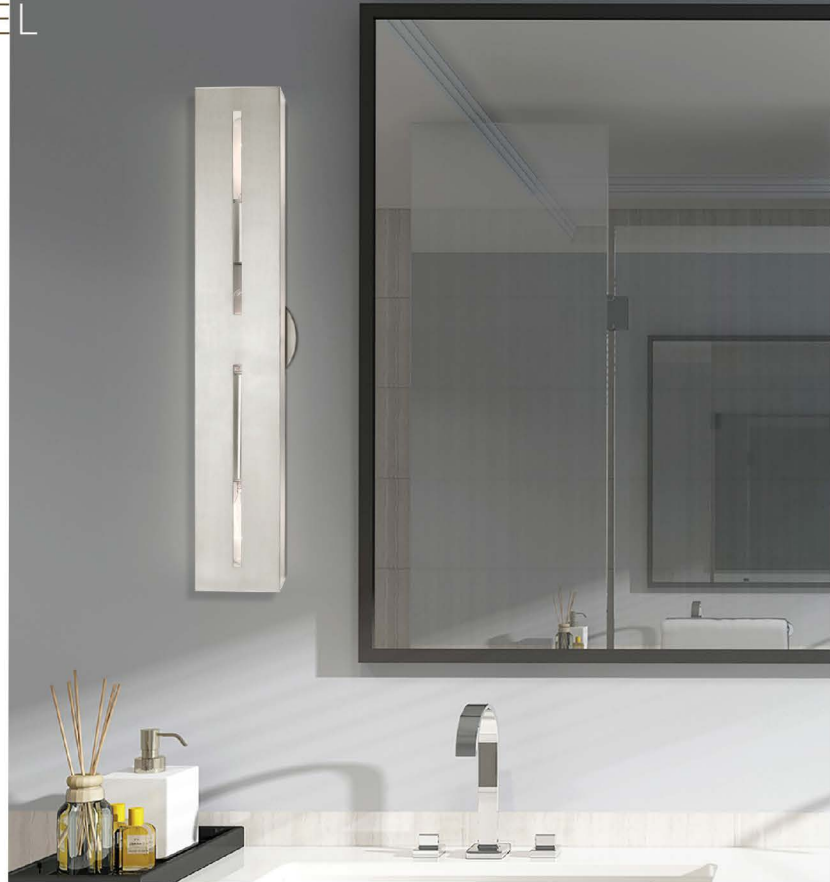

45951-91 SINGLE PENDANT

5.125" DIA 16" - 52" ADJ.H
WIRE 8' CANOPY 5.125" DIA 0.75" H
SHADE 5" L 3.5" W 13" H
MAX WATT 1 - 60W MED BASE
INCLUDES 6" 12" 18" STEM SECTIONS
ACCOMMODATES SLOPED CEILINGS
FOR ADDITIONAL 12" STEMS ORDER 56050-91
SUITABLE FOR DAMP LOCATIONS

BULB OPTIONS T10 ST19 A19 G25

16682-91 ADA 2-LIGHT VANITY SCONCE

18" W 5" H 3.875" EXT
OR 5" W 18" H 3.875" EXT
BACKPLATE 5" DIA 0.25" DEPTH
SHADE 18" L 3.625" W 4" H
MAX WATT 2 - 60W MED BASE
HORIZONTAL TTM 2.5" H
OR VERTICAL TTM 9" H
SUITABLE FOR DAMP LOCATIONS

BULB OPTIONS T10 ST19 A19 G25

45953-91 ADA SINGLE SCONCE

5" W 14" H 3.375" EXT
BACKPLATE 5" DIA 0.25" DEPTH
SHADE 3.5" L 3.125" W 14" H
MAX WATT 1 - 60W MED BASE
DOWNLIGHT TTM 2.5" H OR UPLIGHT TTM 11.5" H
SUITABLE FOR DAMP LOCATIONS

BULB OPTIONS T10 ST19 A19 G25

Urban · Architectural · Contemporary · Industrial · Rectilinear

LIVEX
LIGHTING
||||

www.livexlighting.com