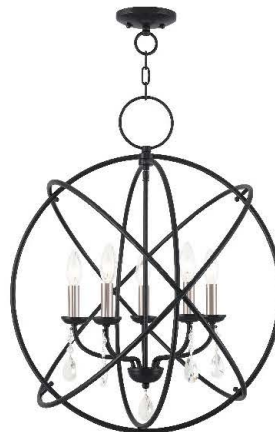

15.5" DIA 14.5" H
CONVERTIBLE MINI CHANDELIER
OR CEILING MOUNT
SUITABLE FOR DAMP LOCATIONS
BULB OPTIONS \varnothing B10

40905-01
5-LIGHT GLOBE CRYSTAL
PENDANT CHANDELIER

ANTIQUE BRASS FINISH
23.5" DIA 26.5" H
CHAIN 3' WIRE 10'
CANOPY 5" DIA 1.1" H
MAX WATT 5 - 60W CAND BASE
SUITABLE FOR DAMP LOCATIONS
BULB OPTIONS \varnothing B10