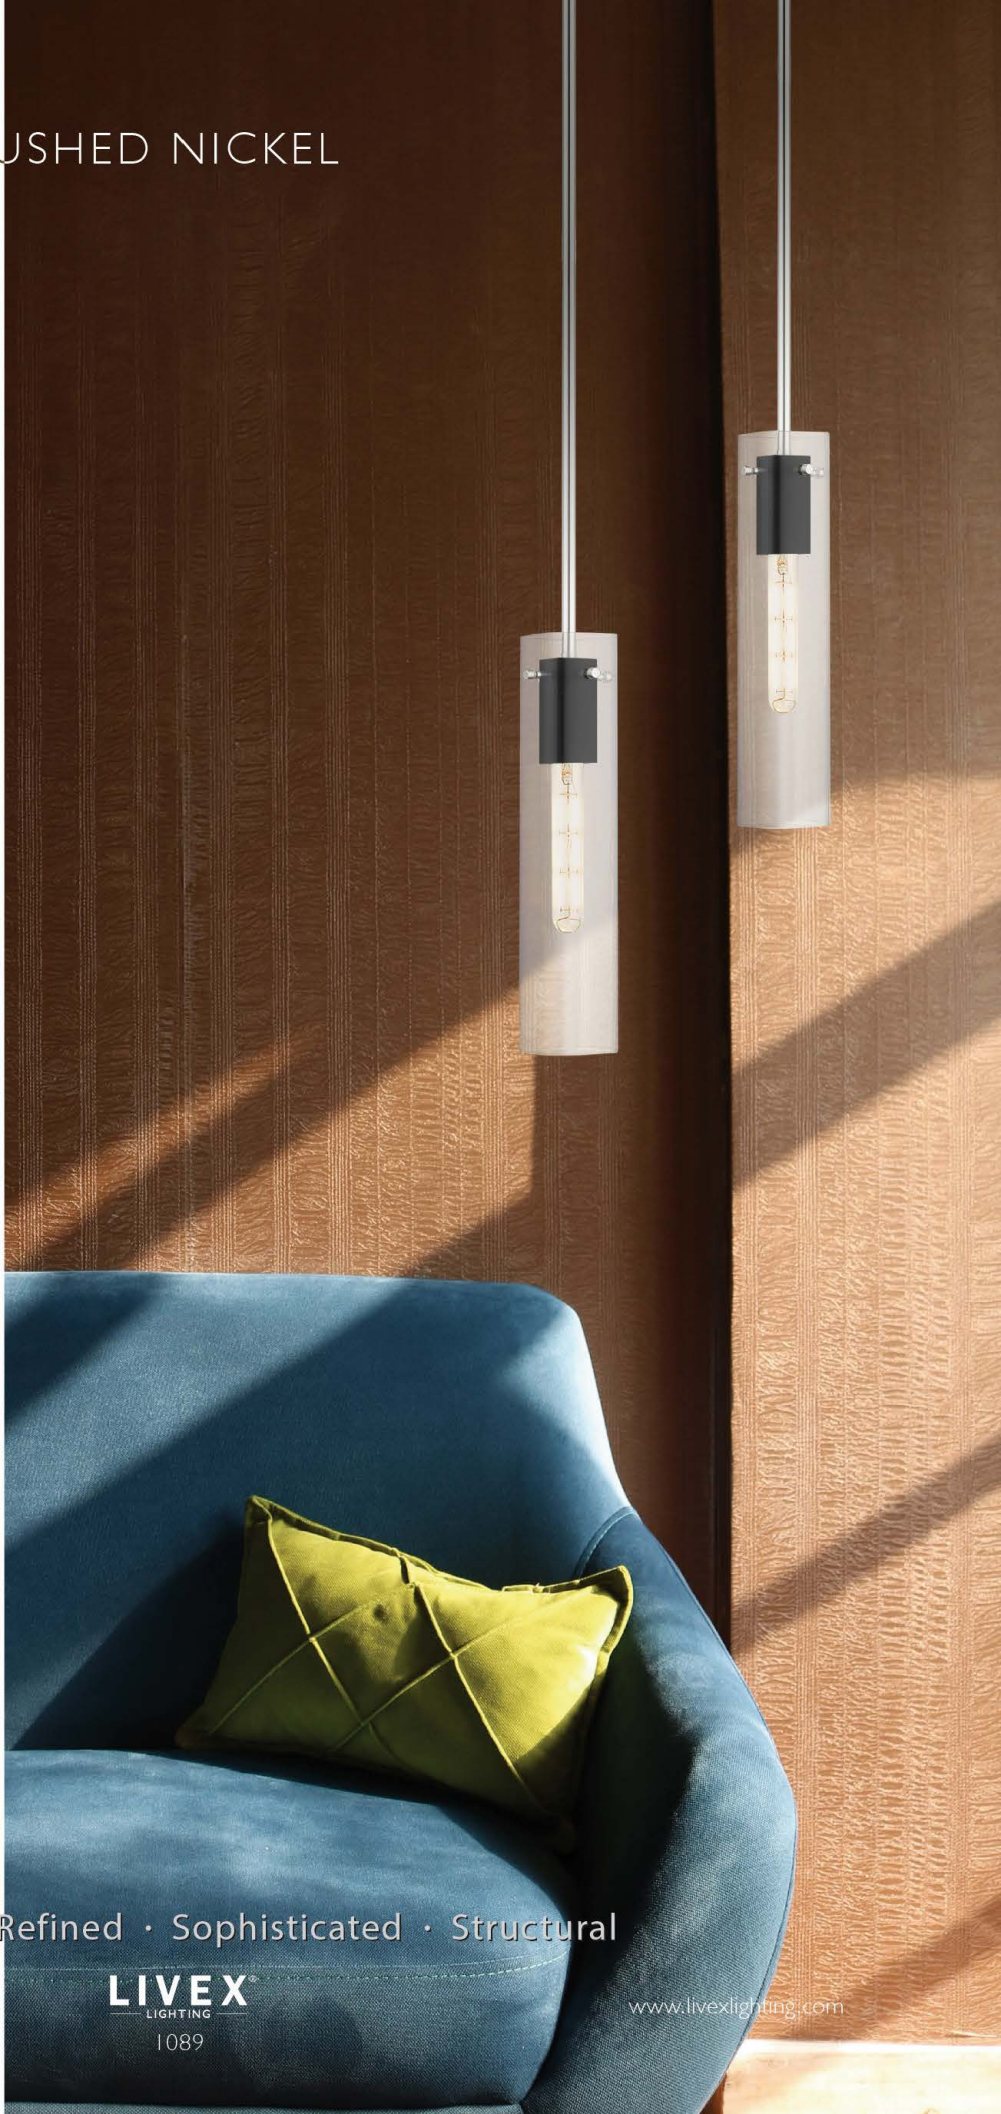

LIVEX
LIGHTING

1089

www.livexlighting.com

LAWRENCEVILLE

with Casting Backplate Casting Cup & Hand Blown Clear Seeded Glass

10511-01
LARGE 21" SINGLE SCONCE
ANTIQUE BRASS FINISH

10511-05
LARGE 21" SINGLE SCONCE
POLISHED CHROME FINISH