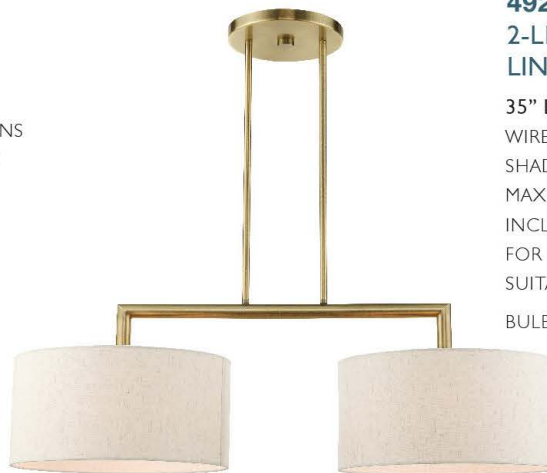

INCLUDES 2 - 6" 2 - 12" 2 - 18" STEM SECTIONS

FOR ADDITIONAL 12" STEMS ORDER 56050-01

SUITABLE FOR DAMP LOCATIONS

BULB OPTIONS  

Timeless • Transitional • Versatile • Casual • Graceful

LIVEX
LIGHTING

1189

www.livexlighting.com