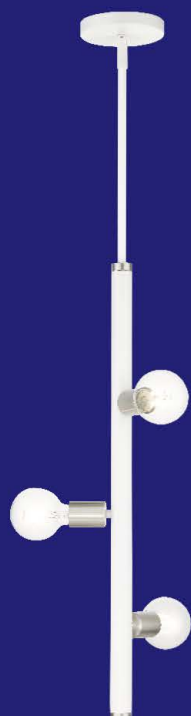

BULB OPTIONS  A19  G25  ST19  T10  T14

Transitional • Versatile • Modern • Urban • Minimal

LIVEX
LIGHTING

1129

www.livexlighting.com

BANNISTER IN WHITE

White Finish with Brushed Nickel Finish Accents (Dimensions Not Including Bulbs)