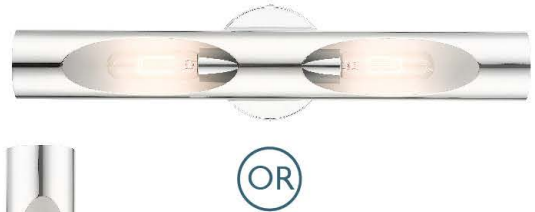

LIVEX
LIGHTING

1091

www.livexlighting.com

NOVATO

45897-12 MEDIUM 3-LIGHT LINEAR CHANDELIER

SATIN BRASS FINISH
WITH SHINY WHITE FINISH INSIDE
42" L 6 W 10.75" - 40.75" ADJ.H
WIRE 10' CANOPY 6" DIA 0.75" H
SHADE 3" DIA 42" L
MAX WATT 3 - 60W MED BASE
INCLUDES 6" 12" 18" 1.5 MM STEM SECTIONS
ACCOMMODATES SLOPED CEILING
FOR ADDITIONAL 12" STEMS ORDER 55999-12
SUITABLE FOR DAMP LOCATIONS
BULB OPTIONS  T10  A19