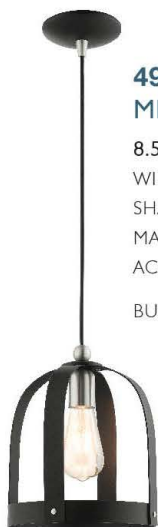

49642-14 MINI PENDANT

8.5" DIA 16" - 100" ADJ.H
WIRE 8' CANOPY 5.125" DIA 1" H
SHADE 8.5" DIA 9.5" H
MAX WATT 1 - 60W MED BASE
ACCOMMODATES SLOPED CEILINGS
BULB OPTIONS