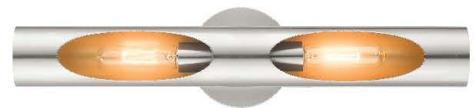

45892-91

LARGE 22" ADA 2-LIGHT SCNCE

5.125" W 22" H 3.9" EXT

OR 22" W 5.125" H 3.9" EXT

BACKPLATE 5.125" DIA 0.625" DEPTH

SHADE 3" DIA 22" H

MAX WATT 2 - 60W MED BASE

HORIZONTAL TTM 2.5" H

OR VERTICAL TTM 11" H

SUITABLE FOR DAMP LOCATIONS

BULB OPTIONS T10 A19