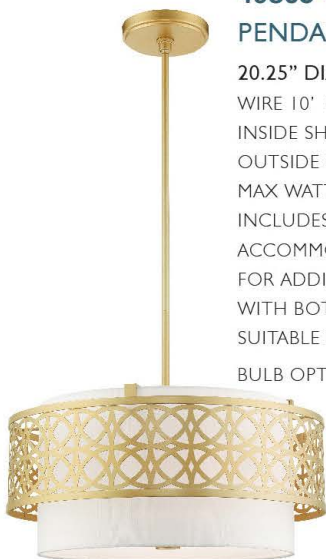

49870-33 5-LIGHT PENDANT CHANDELIER

24.75" DIA 16"- 52" ADJ.H
WIRE 10' CANOPY 6" DIA 1" H
INSIDE SHADE 20" DIA 9.5" H
OUTSIDE SHADE 24.75" DIA 5.875" H
MAX WATT 5 - 60W MED BASE
INCLUDES 6" 12" 18" STEM SECTIONS
ACCOMMODATES SLOPED CEILINGS
FOR ADDITIONAL 12" STEMS ORDER 56050-33
WITH BOTTOM SATIN WHITE ACRYLIC DIFFUSER
SUITABLE FOR DAMP LOCATIONS
BULB OPTIONS 