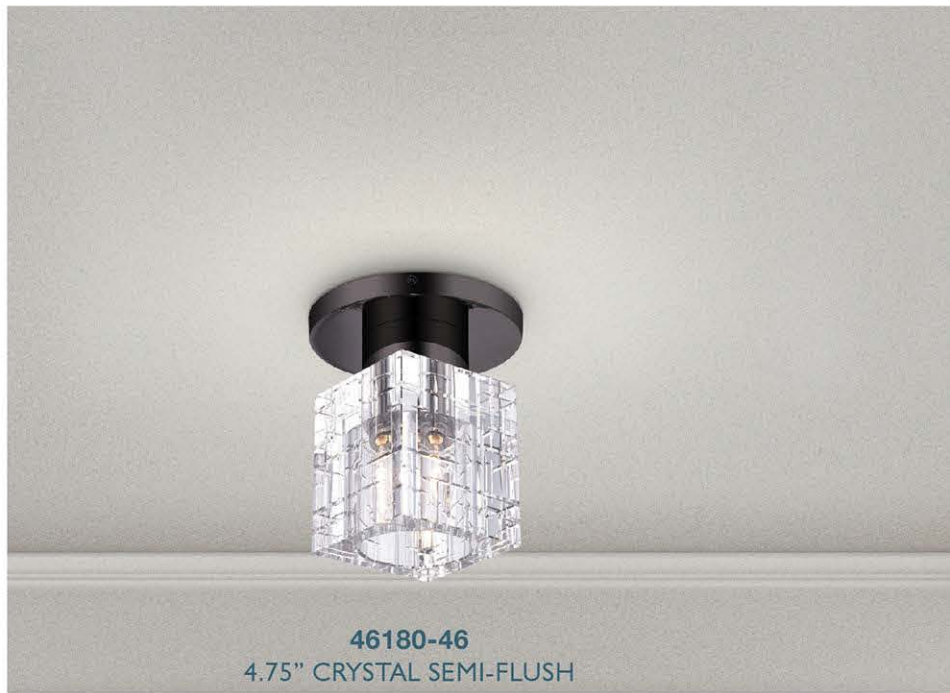

46180-46
4.75" CRYSTAL SEMI-FLUSH
7" DIA 8" H
CANOPY 7" DIA 0.75" H
CRYSTAL SHADE 4.75" SQ 5.5" H
MAX WATT 1 - 60W CAND BASE
BULB OPTIONS $\varnothing$ B10