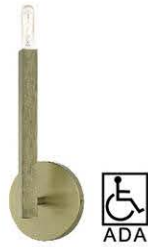

46980-01

12" ADA SCONCE

5.125" W 12" H 3.66" EXT

BACKPLATE 5.125" DIA 0.75" DEPTH

MAX WATT 1 - 60W CAND BASE

TTM 9.5" H

BULB OPTIONS $\bigcirc$ B10 $\bigcirc$ G16.5 $\bigcirc$ T8