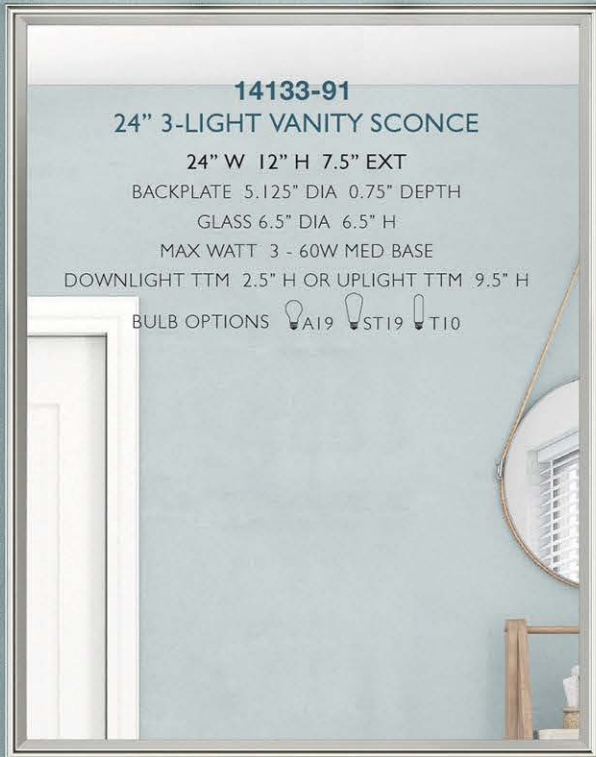

LIVEX
 LIGHTING

806

www.livexlighting.com

ASHRIDGE IN BRUSHED NICKEL

Brushed Nickel Finish with Mouth Blown Clear Glass

14132-91
19" 2-LIGHT VANITY SCONCE

6.5" W 19" H 7.5" EXT
OR 19" W 6.5" H 7.5" EXT
BACKPLATE 5.125" DIA 0.75" DEPTH
GLASS 6.5" DIA 6.5" H
MAX WATT 2 - 60W MED BASE
HORIZONTAL TTM 3.25" H
OR VERTICAL TTM 9.5" H
BULB OPTIONS