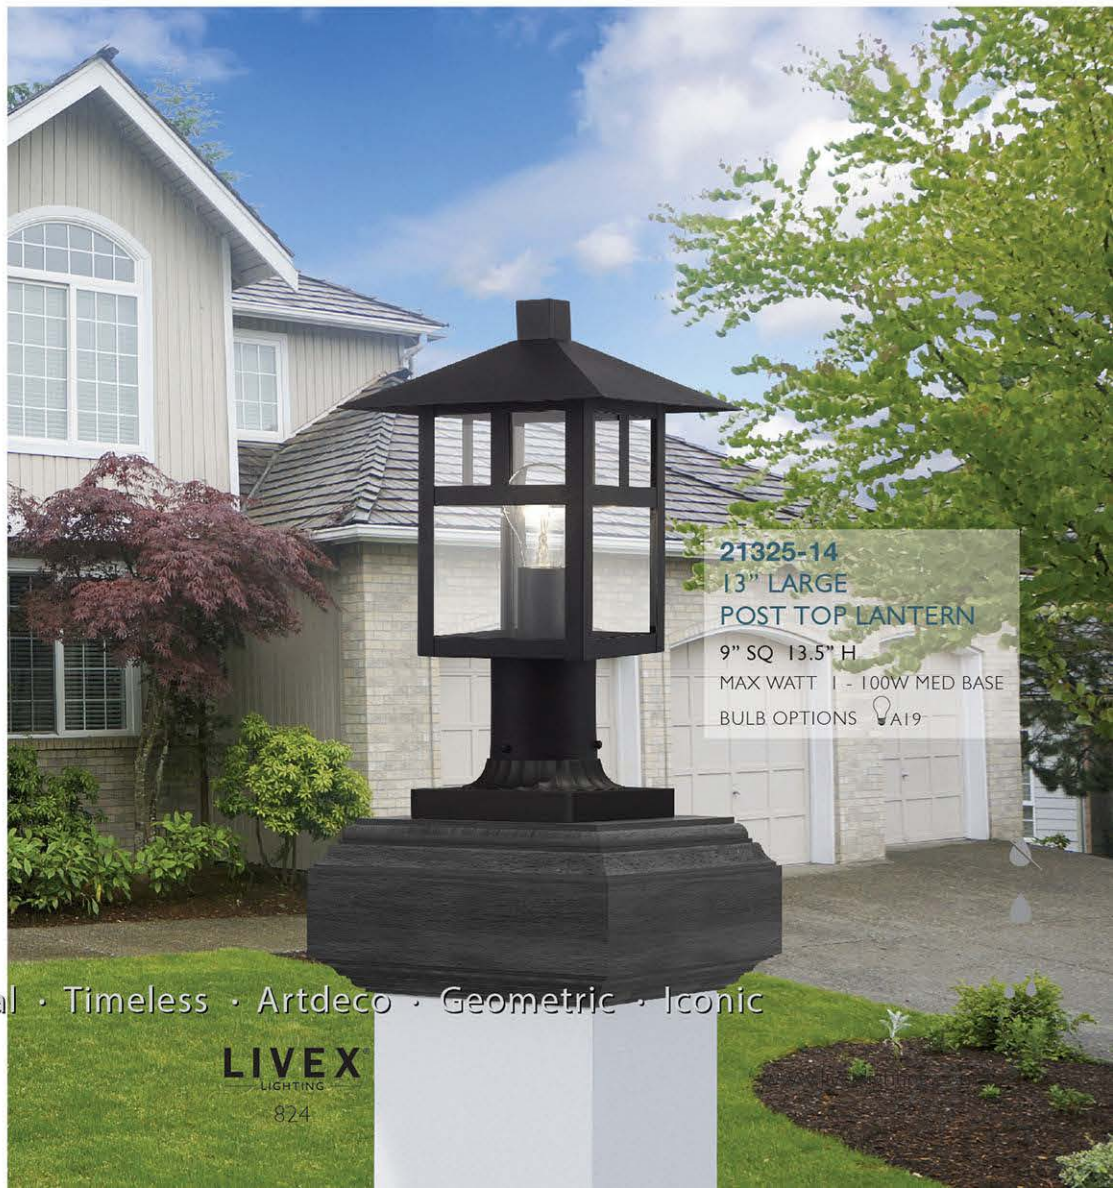

21325-14
13" LARGE POST TOP LANTERN
9" SQ 13.5" H
MAX WATT 1 - 100W MED BASE
BULB OPTIONS A19

Traditional · Timeless · Artdeco · Geometric · Iconic

LIVEX
LIGHTING

824