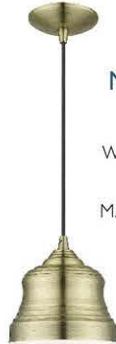

55908
9.75" ADA SCONCE
9.75" W 5.75" H 3.75" EXT
BACKPLATE 9.25" W 5.25" H 0.5" DEPTH
STEEL SHADE TTM 2.5" H
MAX WATT 1 - 60W CAND BASE
BULB OPTIONS B10

55901-01
7" MINI BELL PENDANT
ANTIQUE BRASS FINISH
& SHINY WHITE FINISH INSIDE

55901
MINI BELL PENDANT
7" DIA 13" - 73" ADJ.H
WIRE 6' CANOPY 5" DIA 1" H
STEEL SHADE 7" DIA 6" H
MAX WATT 1 - 60W MED BASE
BULB OPTIONS A19