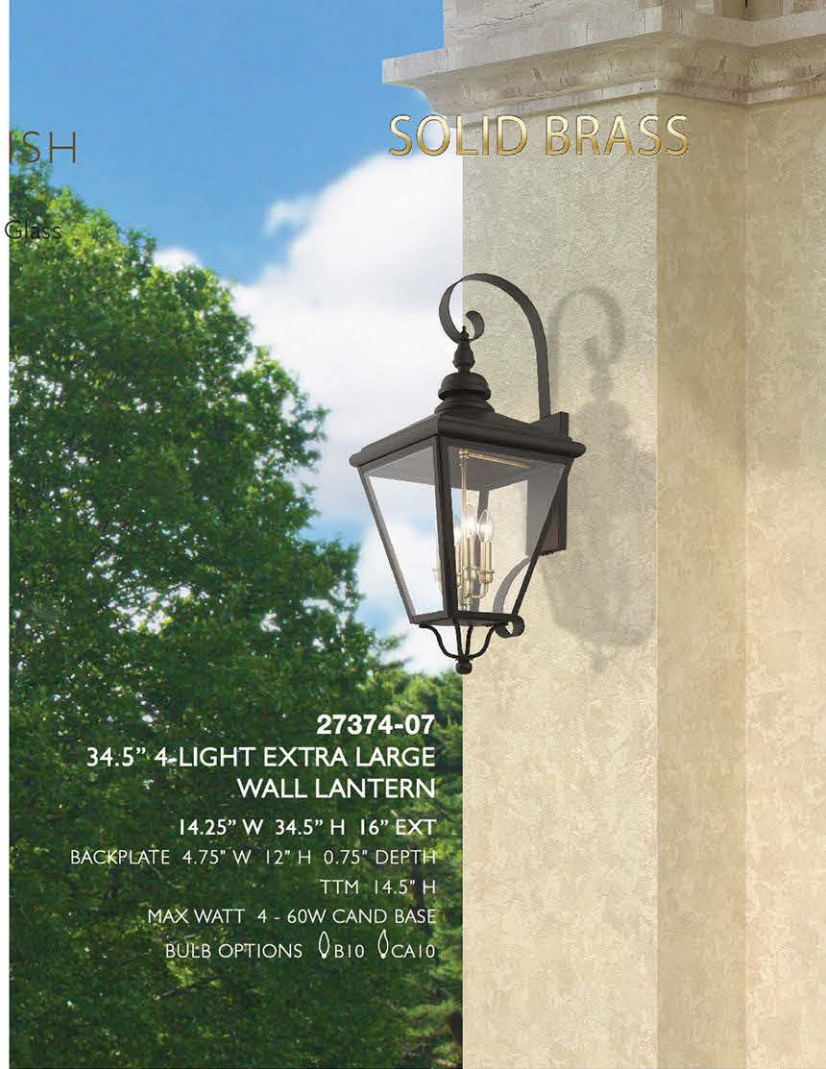

27376-07
31.5" 4-LIGHT EXTRA LARGE
POST TOP LANTERN
14.25" SQ 31.5" H
MAX WATT 4 - 60W CAND BASE
BULB OPTIONS

27374-07
34.5" 4-LIGHT EXTRA LARGE
WALL LANTERN
14.25" W 34.5" H 16" EXT
BACKPLATE 4.75" W 12" H 0.75" DEPTH
TTM 14.5" H
MAX WATT 4 - 60W CAND BASE
BULB OPTIONS