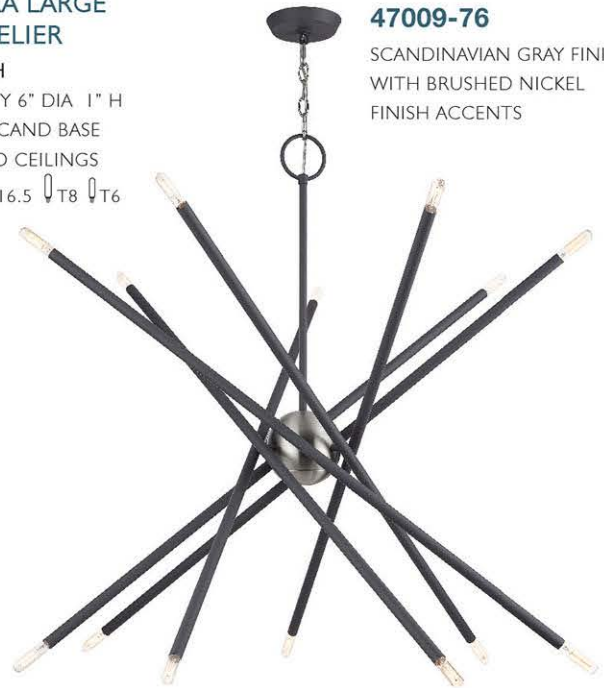

47009

40" 14-LIGHT EXTRA LARGE FOYER CHANDELIER

40" DIA 39" H

CHAIN 6' WIRE 12' CANOPY 6" DIA 1" H

MAX WATT (7+7) - 40W CAND BASE

ACCOMMODATES SLOPED CEILINGS

BULB OPTIONS $\varnothing$ B10 $\varnothing$ G16.5 $\downarrow$ T8 $\downarrow$ T6

47009-76

SCANDINAVIAN GRAY FINISH WITH BRUSHED NICKEL FINISH ACCENTS