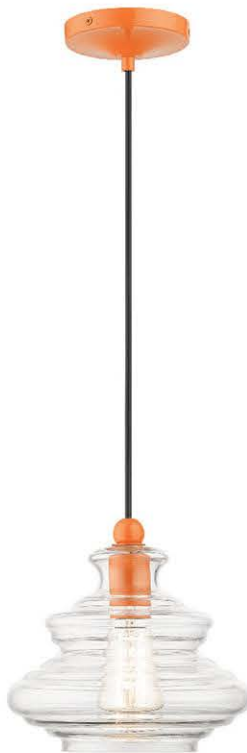

52831-77
9" ART GLASS PENDANT

9" DIA 15" - 99 ADJ.H
WIRE 8" CANOPY 4.75" DIA 1.25" H
GLASS 9" DIA 7.5" H
MAX WATT 1 - 60W MED BASE
BULB OPTIONS