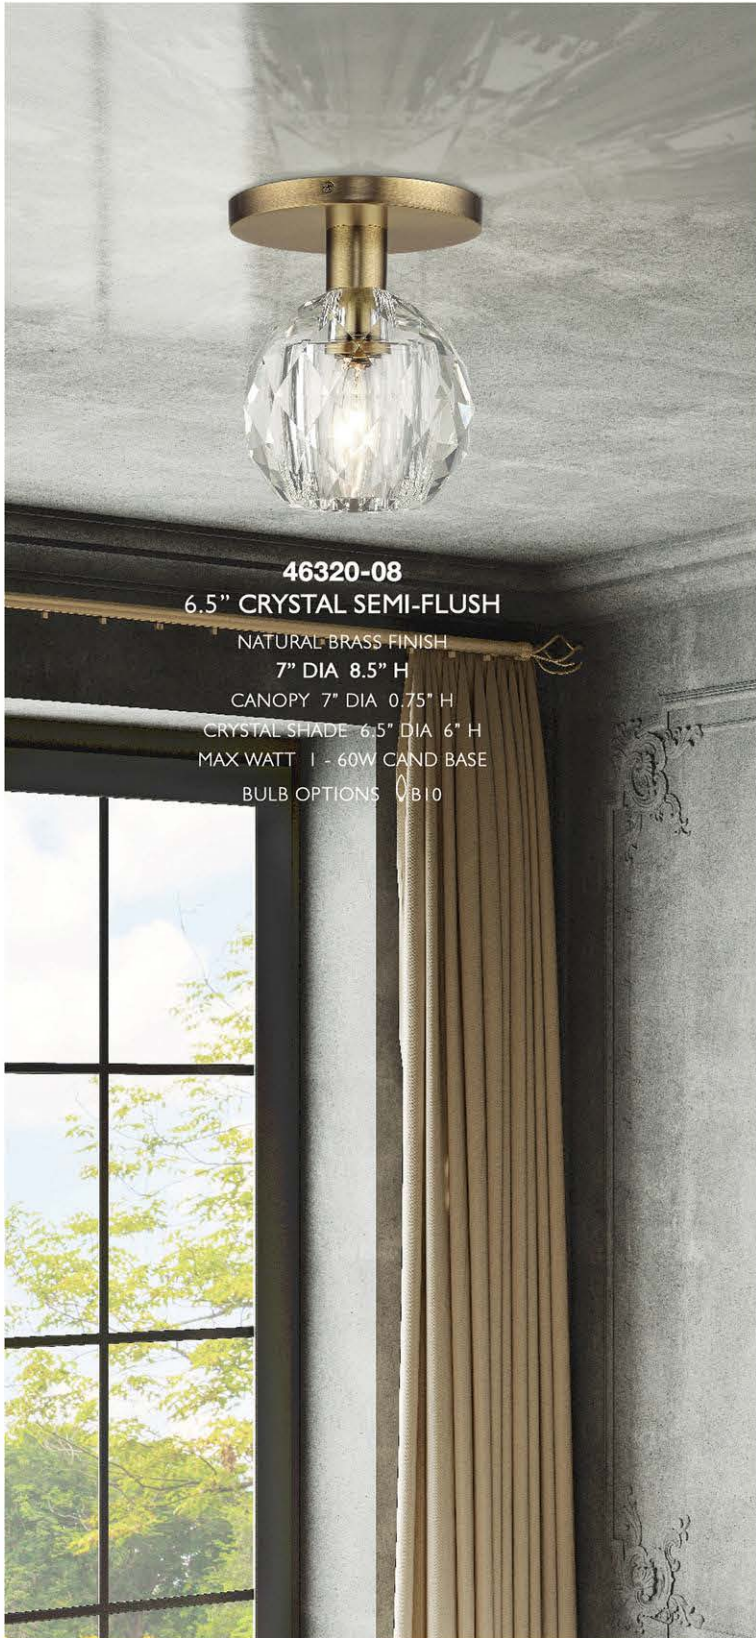

PREMIER COLLECTIONS

WHITFIELD IN NATURAL BRASS

Natural Brass Finish with Crystal Shade

46320-08
6.5" CRYSTAL SEMI-FLUSH

NATURAL BRASS FINISH
7" DIA 8.5" H
CANOPY 7" DIA 0.75" H
CRYSTAL SHADE 6.5" DIA 6" H
MAX WATT 1 - 60W CAND BASE
BULB OPTIONS $\emptyset$ B10