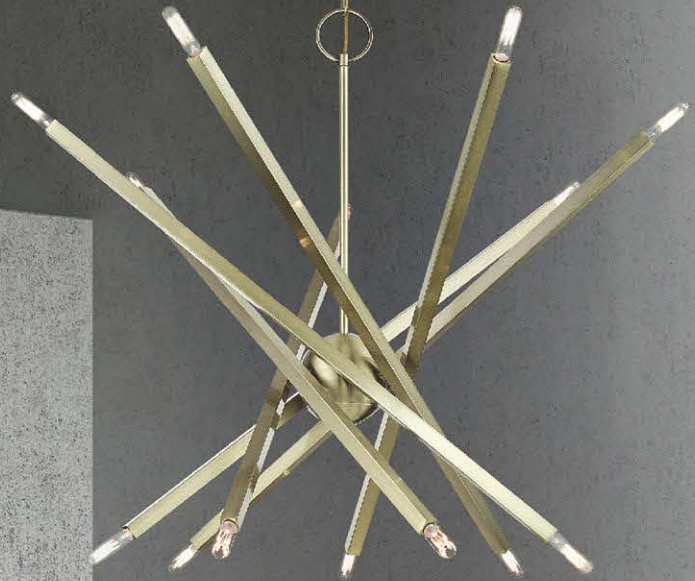

MONACO IN ANTIQUE BRASS FINISH

(Dimensions Not Including Bulbs)

46844-01

23" 8-LIGHT CHANDELIER

23" DIA 27" - 45" ADJ.H

WIRE 8' CANOPY 5.125" DIA 0.75" H
MAX WATT (4+4) - 60W CAND BASE
INCLUDES 6" 12" 18" STEM SECTIONS
ACCOMMODATES SLOPED CEILINGS
FOR ADDITIONAL 12" STEMS ORDER 56050-01
BULB OPTIONS \varnothing B10 \varnothing G16.5 \downarrow T8

46983-01

28" 4-LIGHT LINEAR CHANDELIER

28" L 6" W 19.5" - 43.5" ADJ.H

WIRE 8' CANOPY 5.125" DIA 0.75" H
MAX WATT (2+2) - 60W CAND BASE
INCLUDES 6" 12" 18" STEM SECTIONS
ACCOMMODATES SLOPED CEILINGS
FOR ADDITIONAL 12" STEMS ORDER 56050-01
BULB OPTIONS \varnothing B10 \varnothing G16.5 \downarrow T8