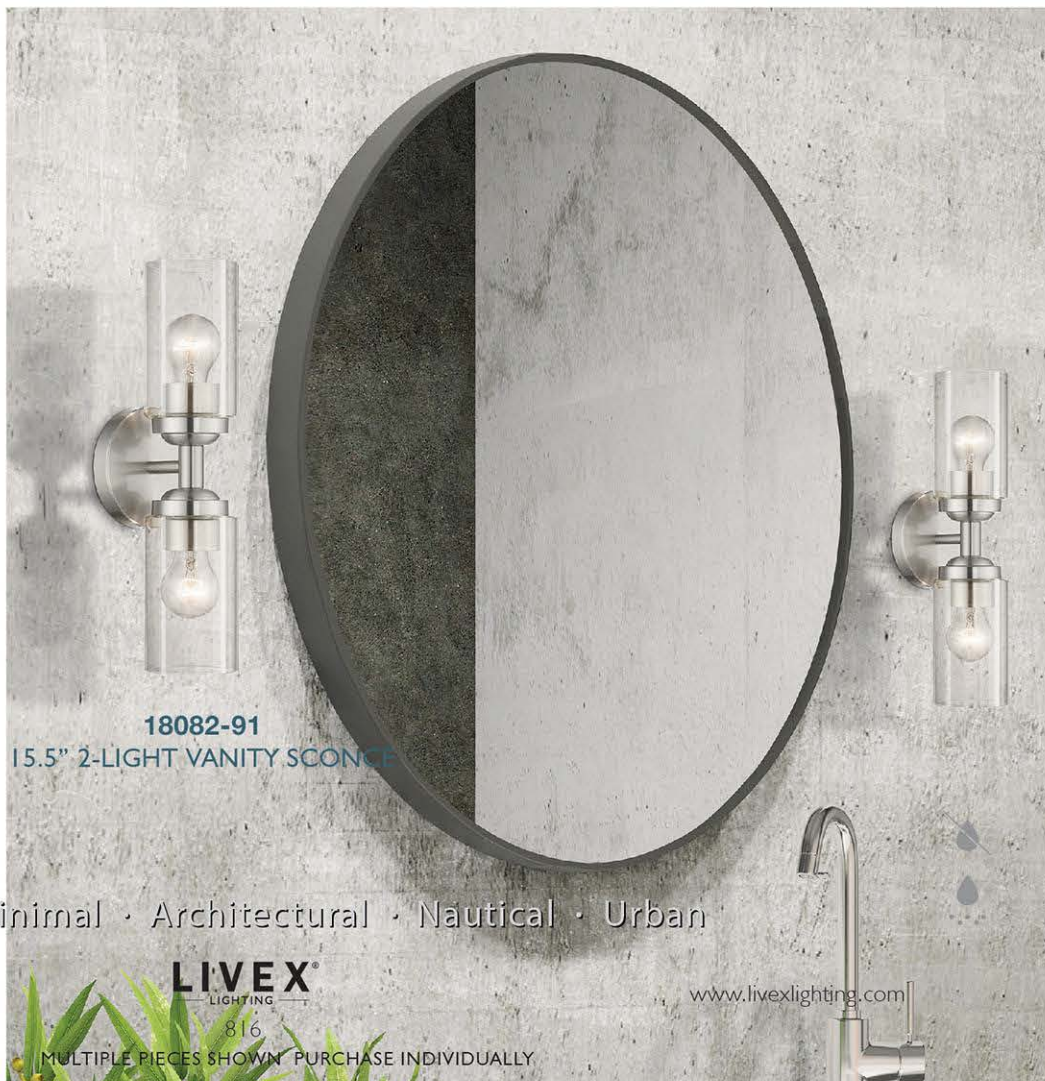

BULB OPTIONS

18082-91

15.5" 2-LIGHT VANITY SCONCE

Modern • Minimal • Architectural • Nautical • Urban

LIVEX
LIGHTING

816

MULTIPLE PIECES SHOWN PURCHASE INDIVIDUALLY

www.livexlighting.com