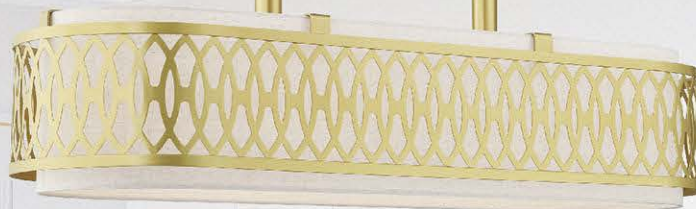

VISTAVIEW IN SOFT GOLD

Soft Gold Finish with Hand Crafted Hardback Shade
Shade Completely Finished with Oatmeal Color Fabric Outside & Inside

53437-33

42" 6-LIGHT FABRIC SHADED LARGE LINEAR CHANDELIER

42" L 14" W 23.5" - 107.5" ADJ.H

WIRE 10' CANOPY 18" L 4.75" W 0.75" H

INSIDE SHADE 39" L 11" W 9" H

OUTSIDE SHADE 42" L 14" W 7" H

MAX WATT 6 - 60W MED BASE

INCLUDES 2 - 6" 2 - 12" 8 - 18" D15MM STEM SECTIONS
WITH BOTTOM SATIN WHITE ACRYLIC DIFFUSER

BULB OPTIONS A19

53430-33

15" FABRIC SHADED ADA SCONCE

HORIZONTAL USE 15" W 5.5" H 3.9" EXT

OR VERTICAL USE 5.5" W 15" H 3.9" EXT

BACKPLATE 14" W 5" H 0.5" DEPTH

HORIZONTAL TTM 2.75" H

OR VERTICAL TTM 7.5" H

MAX WATT 2 - 40W MED BASE

BULB OPTIONS A19

Fretwork · Ornamental · Transitional · Intricate · Geometric

LIVEX
LIGHTING

756

www.livexlighting.com