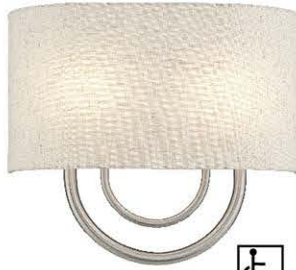

STRATTON ADA WALL SCONCES

with Hand Crafted Hardback Shade

Shade Completely Finished with Oatmeal Color Fabric Outside & White Color Fabric Inside

60271-91 
10.5" ADA SCONCE
 BRUSHED NICKEL FINISH

60272-91 
13" ADA SCONCE
 BRUSHED NICKEL FINISH