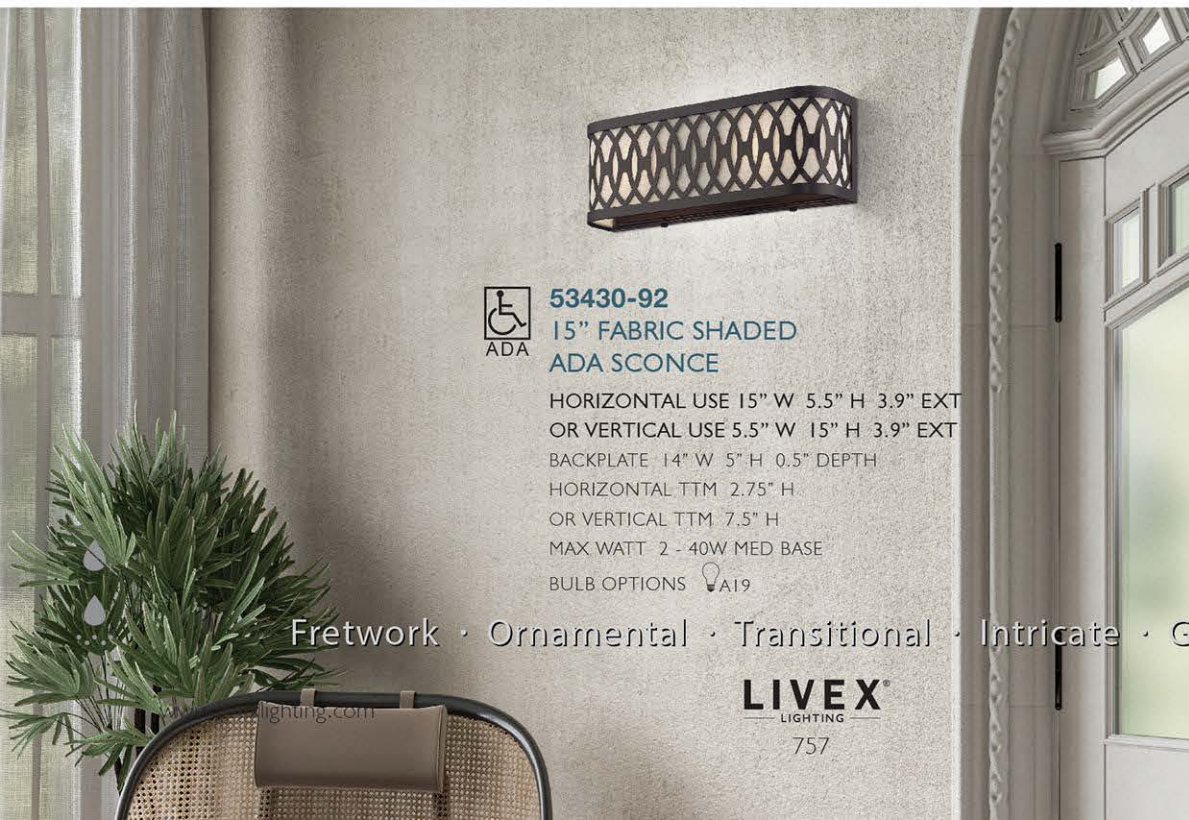

53430-92
**15" FABRIC SHADED
ADA SCNCE**

HORIZONTAL USE 15" W 5.5" H 3.9" EXT
OR VERTICAL USE 5.5" W 15" H 3.9" EXT
BACKPLATE 14" W 5" H 0.5" DEPTH
HORIZONTAL TTM 2.75" H
OR VERTICAL TTM 7.5" H
MAX WATT 2 - 40W MED BASE
BULB OPTIONS A19

Fretwork · Ornamental · Transitional · Intricate · Geometric

LIVEX
LIGHTING

757