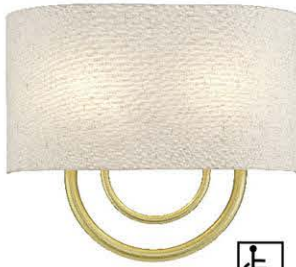

60272-33
13" ADA SCONCE
SOFT GOLD FINISH