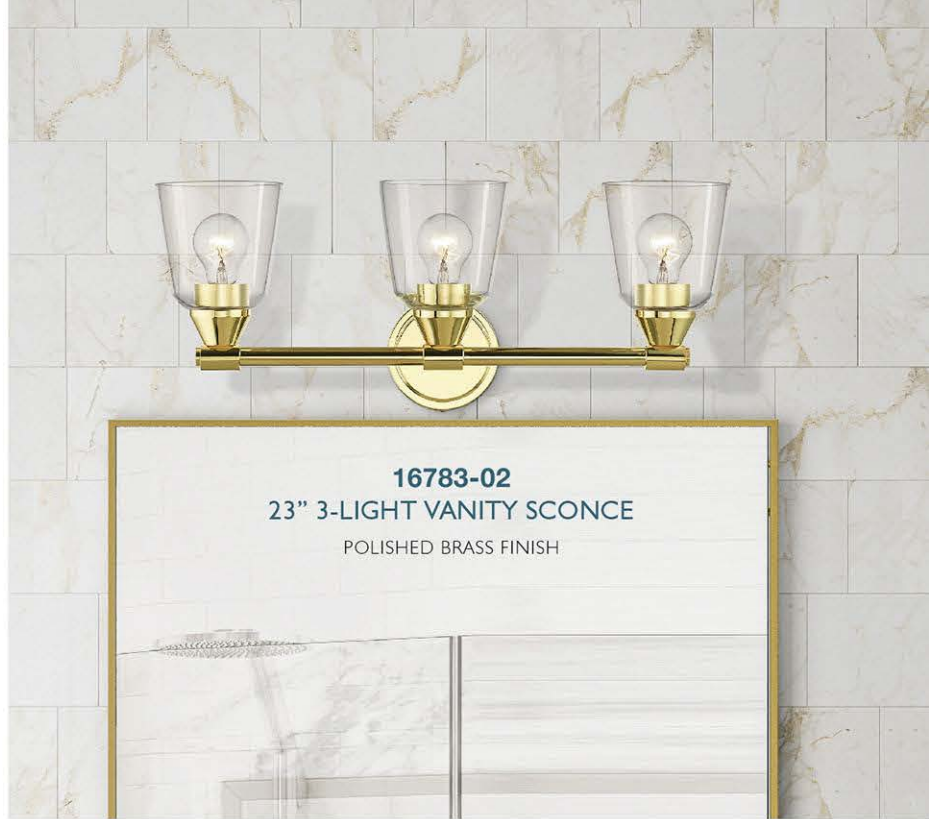

16783-02
23" 3-LIGHT VANITY SCONCE
POLISHED BRASS FINISH