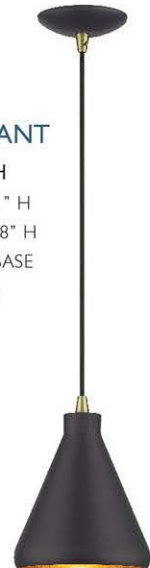

41177-07

7" CONE MINI PENDANT

BRONZE FINISH
& GOLD FINISH INSIDE
WITH ANTIQUE BRASS ACCENTS

Modern · Industrial · Minimalist · Tapered · Casual

LIVEX
LIGHTING

795

2 PIECES SHOWN | PURCHASE INDIVIDUALLY