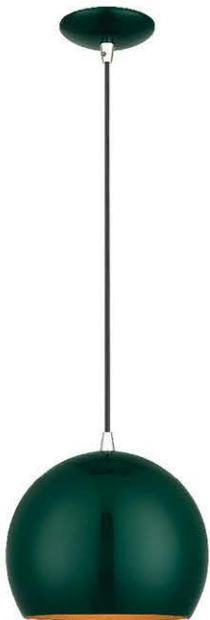

PIEDMONT

41181
10" GLOBE PENDANT
10" DIA 15" - 74" ADJ.H
WIRE 6' CANOPY 5" DIA 1" H
ALUMINUM SHADE 10" DIA 7.625" H
MAX WATT 1 - 60W MED BASE
BULB OPTIONS 

41181-97
10" GLOBE PENDANT
SHINY HUNTER GREEN FINISH
& GOLD FINISH INSIDE
WITH POLISHED CHROME ACCENTS